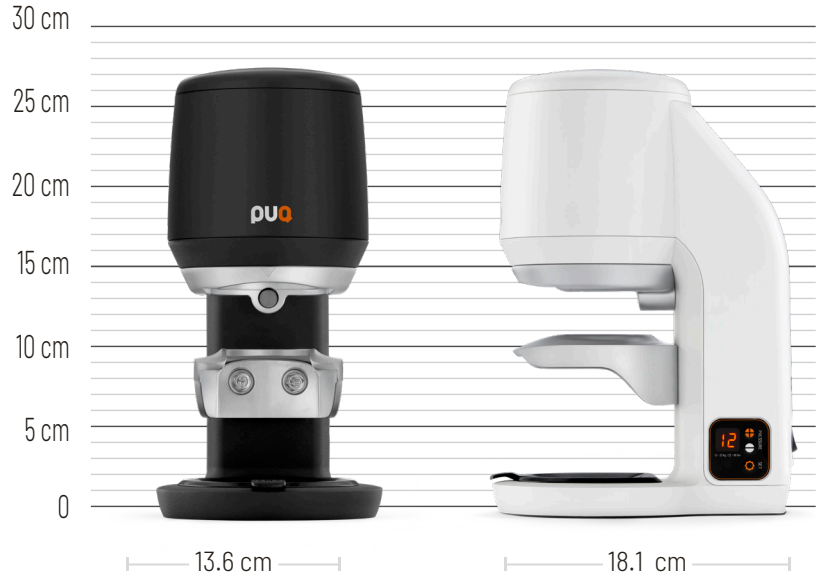

PERFECT COFFEE FOR ALL

SMALL BUT FEISTY,
PUQPRESS MINI BRINGS
PRECISION TAMPING TO
THE MASSES.

puq[®]

PRESS mini

WHY MINI?

YOUR COFFEE DESERVES PERFECT TAMPING

THE LIGHT DUTY PUQPRESS FOR COFFEE LOVERS

Great coffee is the final touch to your business, but you don't serve a lot of cups, or you aspire café level consistency with your home set up.

CAPACITY	Up to 2 kg of coffee per week
WARRANTY	2 year / 75.000 Tamps
COLOURS	Black, White
TAMP PROFILES	SPEEDY - PRECISION - SINGLE
PRESSURE RANGE	10-30 kg
NON STICK TAMPER FINISH	✓
FINE ADJUSTMENT	
NAKED PORTAFILTER	✓